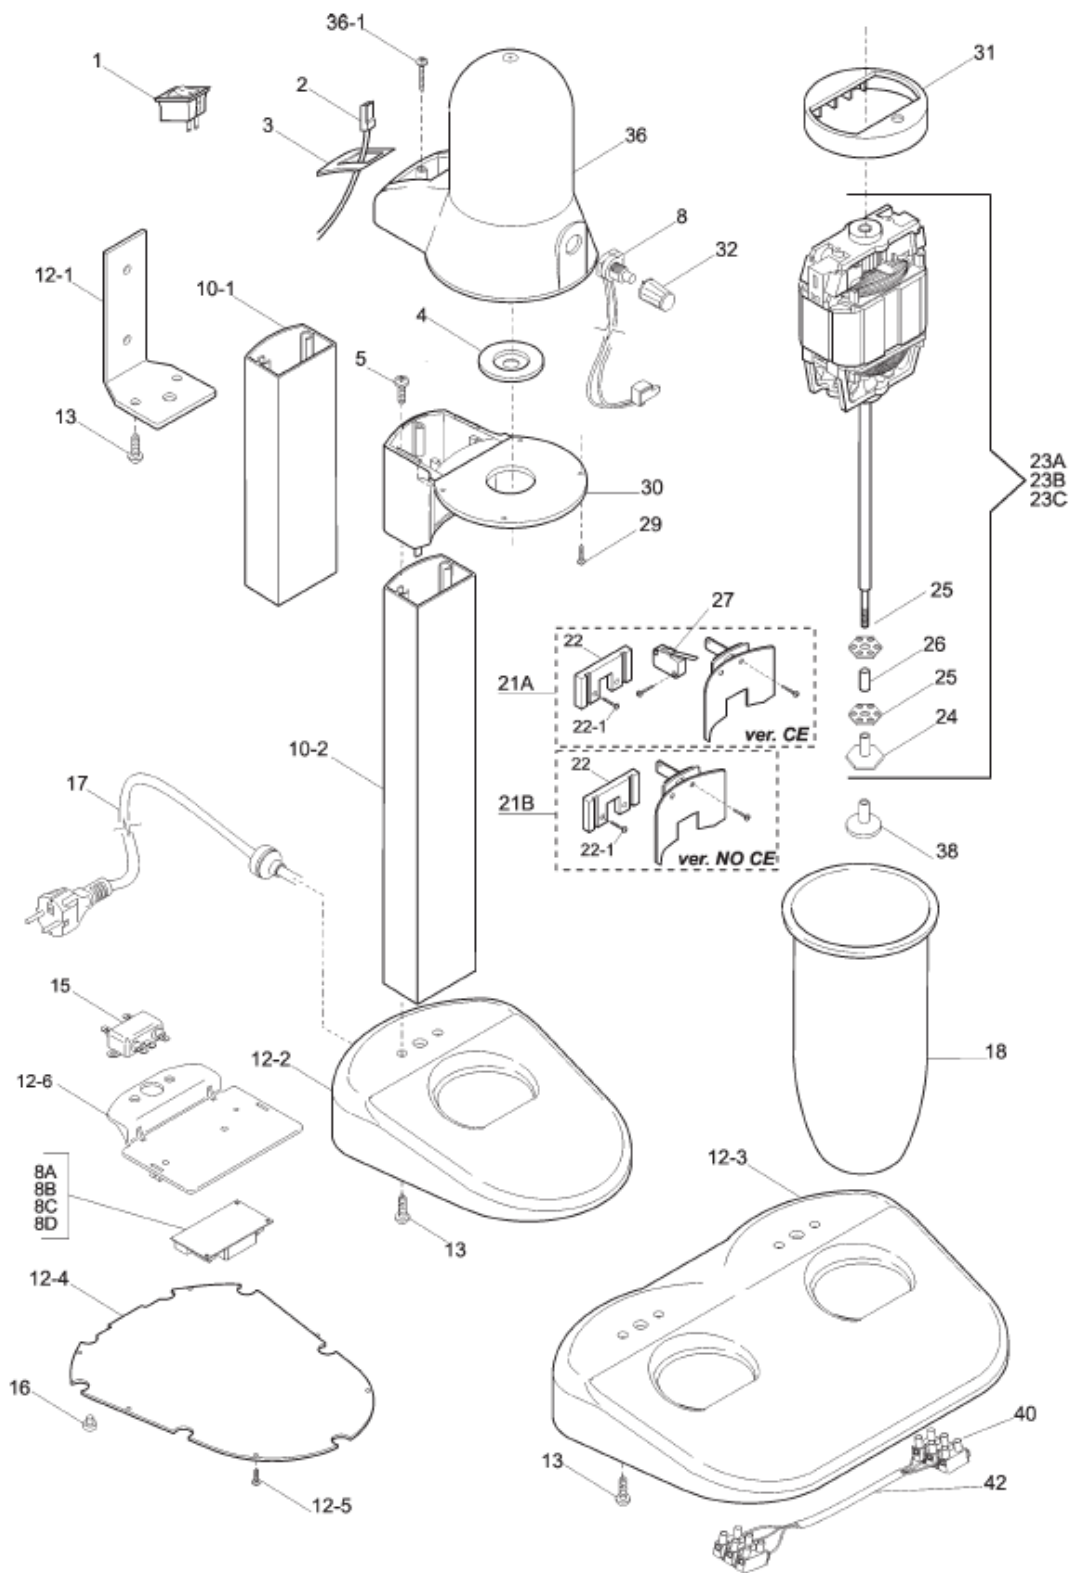

МИКСЕР АРАЧ АМХ1 ЕСО, АМХ2 ЕСО

01	ON/OFF SWITCH _ SIRIO/APOLLO	IB5800100
03	SWITCH FRAME FOR SIRIO	IB4000135
04	LOWER GASKET FOR SIRIO	IB4100100
08	POTENTIOMETER FOR SIRIO	IB5940011
08A	PC BOARD SRI	IB5940000
08B	PC BOARD SRI VV	IB5940005
08C	PC BOARD SIRIOVV 110/60 W/O FILTER	IB5940006
08D	BOARD SIRIOVV220/60 W/O FILTER	IB5940002
10-1	ANODIZED ARM SIRIO	IB1480110
12-2	ANODIZED BASE SIRIO	IB1260120
12-3	ANODIZED BASE FOR SIRIO 2	IB1080130
12-4	BOTTOM ENCLOSURE PANEL SIRIO	IB4000000
12-6	PIASTRINA SCHEDA FILTRO SRI	IB4000001
12-1	WALL SUPPORT SIRIO	IB2280110
15	FILTER SIRIO 03SS4 2012	IB5970801
16	FOOT FOR MILKSHAKER	IB4306400
17	POWER CORD + STRAIN RELIEF SIRIO	IB5503001C
21A	ALUM.CUP HOLDER FOR SIRIO CE	IB9866020
21B	ALUM.CUP HOLDER FOR SIRIO NON CE	IB9866021
22	CUP HOLDER SUPPORT SIRIO	IB4000131
22-1	VITE AUTOF.TC+ DIN 7981 D 2,9X16	IX279812.9016
23A	MOTOR ASSEMBLY+AGITATOR _SIRIO 120W	IB9865203
24	AGITATOR ALUMINUM END HEXAGON SIRIO	IB2100110
25	S/S 416 WHISK SIRIO	IB2200100
26	WHISK SPACER SIRIO	IB2100100
27	CUP MICROSWITCH _ SIRIO	IB5820101
30B	MOTOR SUPPORT _WHITE FOR SIRIO	IB4060100
30A	CHROME MOTOR SUPPORT FOR SIRIO	IB4080100
30C	MOTOR HOLDER BLACK _ SIRIO	IB4070100
30D	MOTOR SUPPORT _RED FOR SIRIO	IB4030100
31	UPPER GASKET FOR SIRIO	IB4100110
32	SPEED VARIATOR KNOB SIRIO	IB4200100
36A	CHROME MOTOR COVER FOR SIRIO	IB4080110
36C	MOTOR COVER BLACK _ SIRIO	IB4050110
36D	MOTOR COVER _RED SIRIO	IB4030110
36B	MOTOR COVER _RED SIRIO	IB4030110
38B	COFFEE APPLICATION SIRIO	IB4000200
38A	AGITATOR INOX - SIRIO MILK SHAKER	IB2200300
40	TERMINAL BLOCK 3 POLES 27	19410822